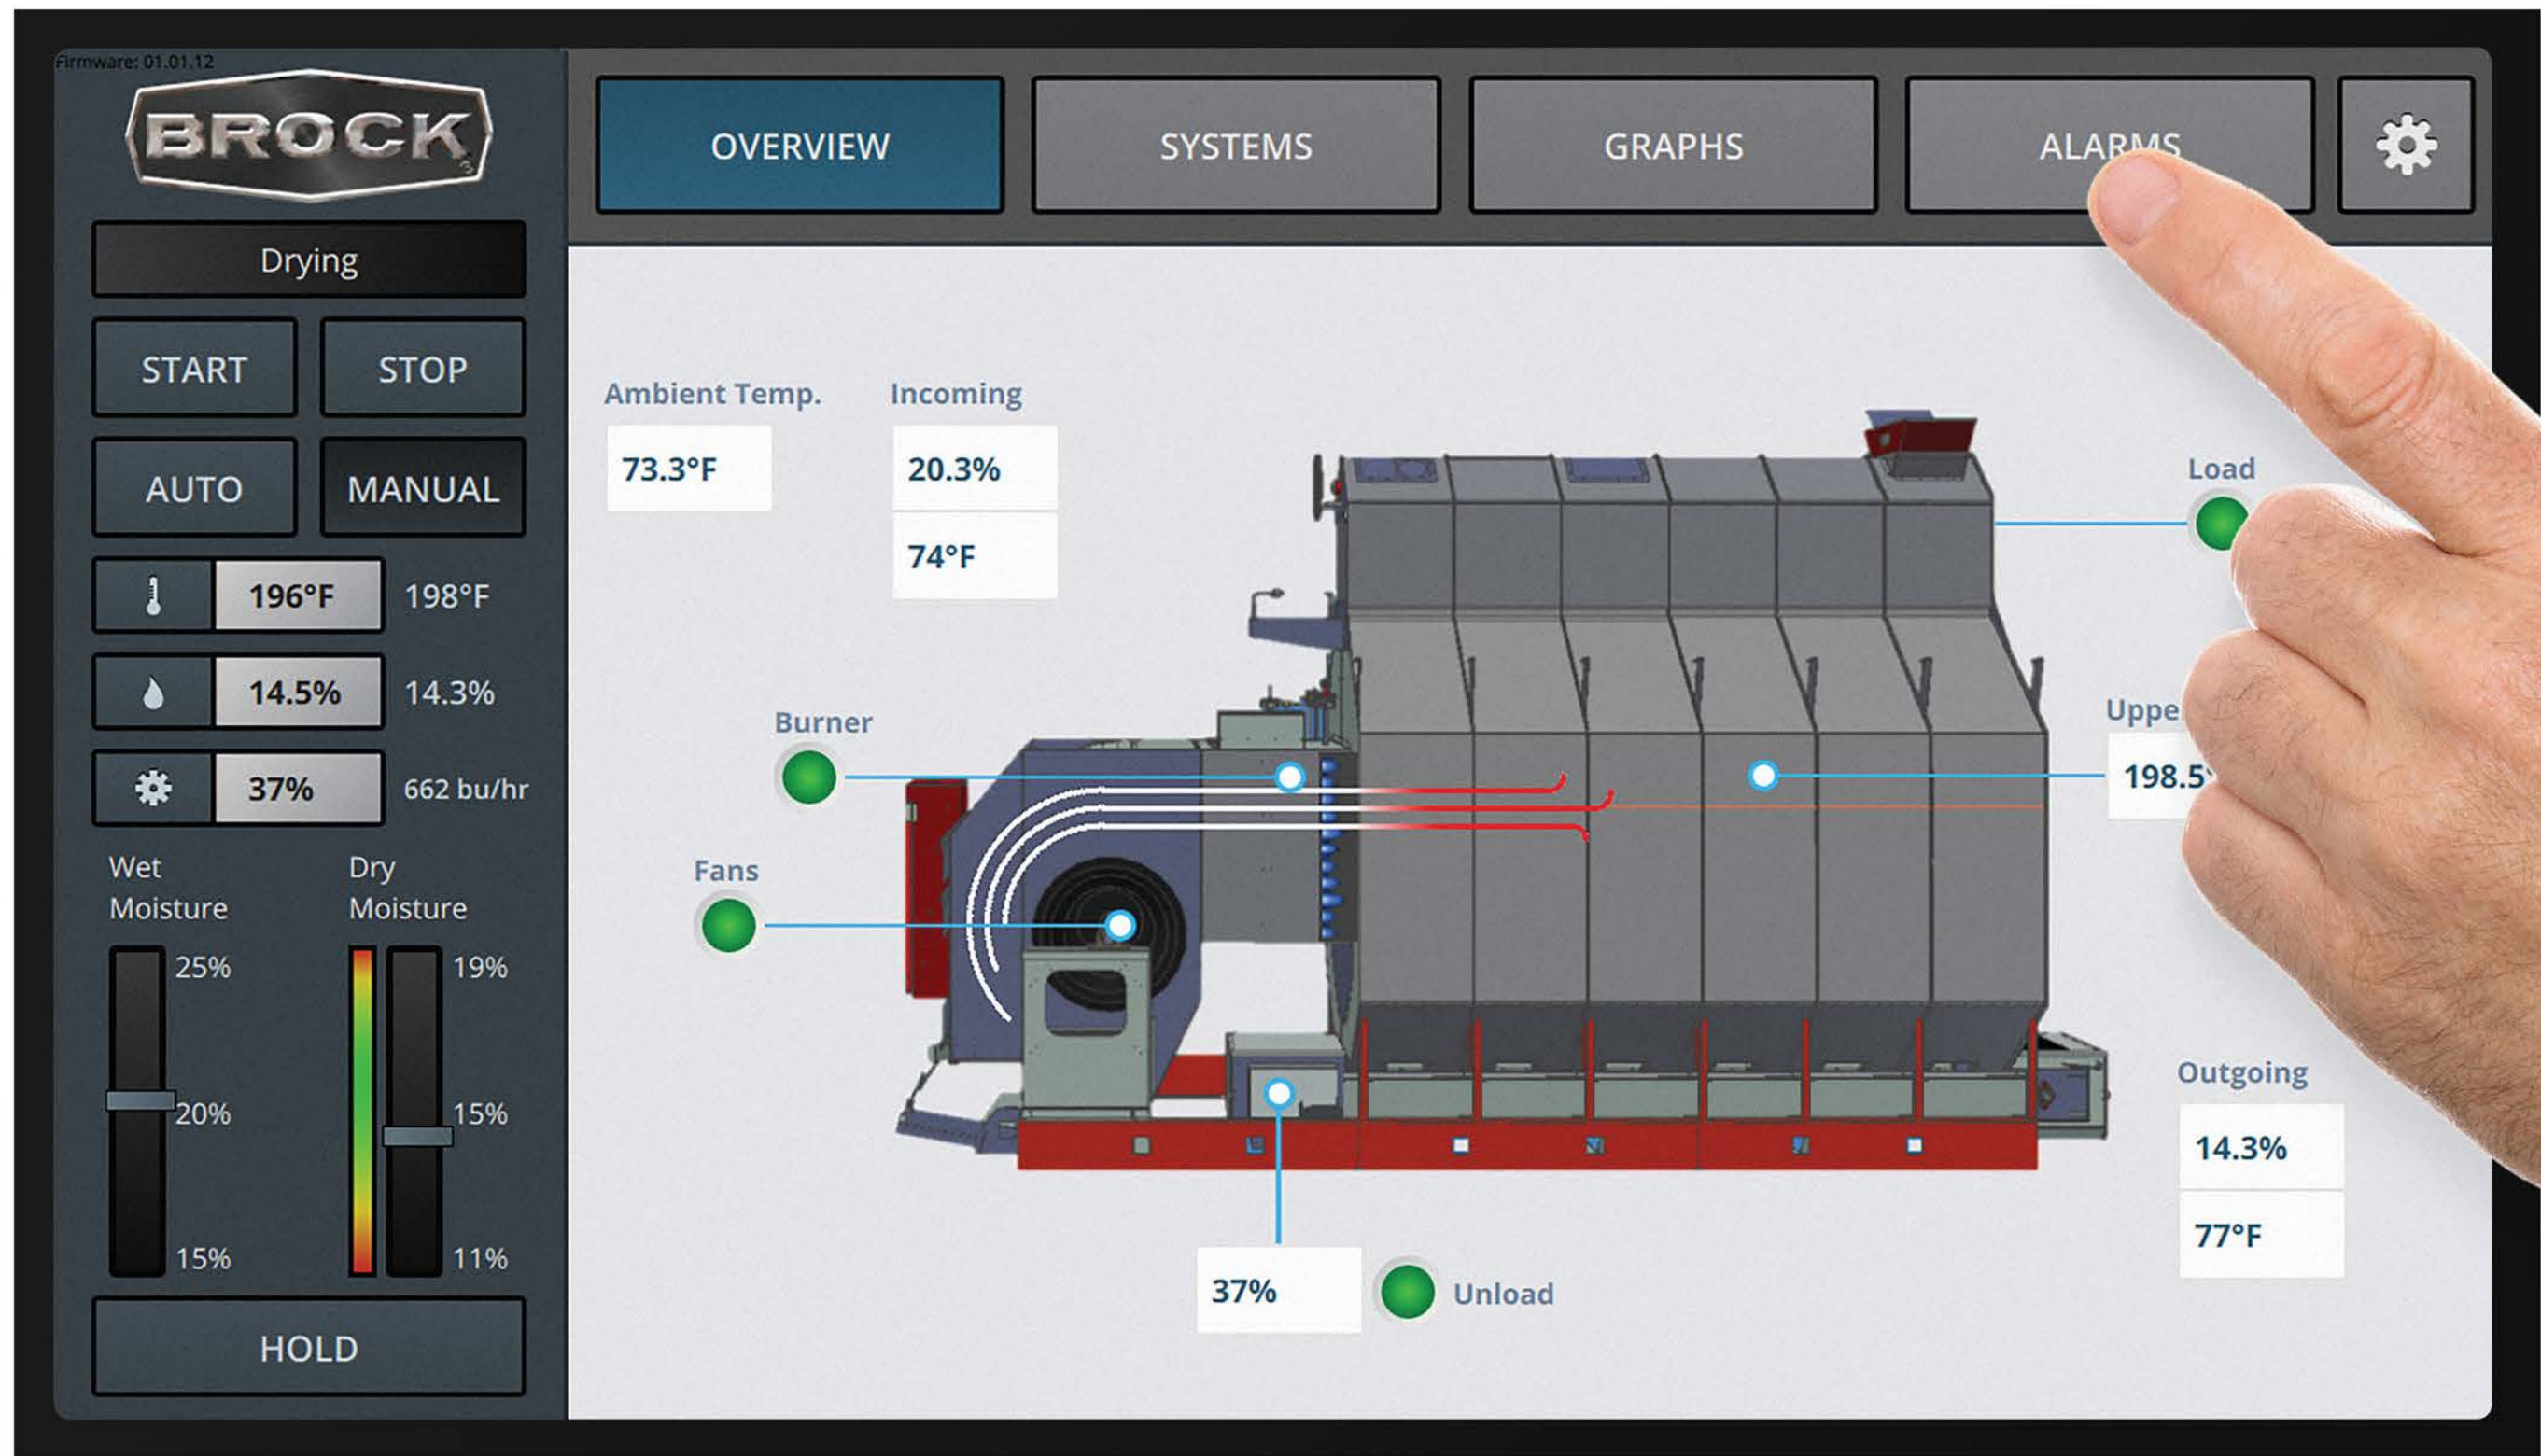

Wet grain goes in. Dry grain comes out.

It's not rocket science.

It's INTUI-DRY™ Dryer Control.

Introducing INTUI-DRY™ Dryer Control from Brock Grain Systems.

It's like taking the power and precision of mission control, and putting it inside an easy-to-use 15.6 inch touch-screen display.

Simulated image

INTUI-DRY™ Dryer Control is innovative. It's intuitive. It's mission control made simple. The INTUI-DRY Controller's proven drying algorithms and straightforward controls take grain drying to the next level.

Actual size

The OVERVIEW screen gives you a snapshot of dryer operation and performance. Its large, 15.6 inch touch screen provides user-friendly dryer setup and operation. Find what you are looking for quickly and easily.