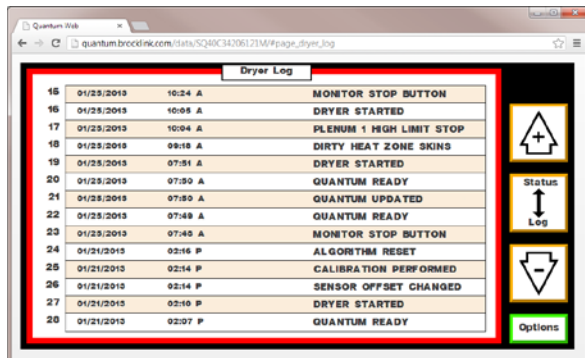

- Check all drying parameters in real time for diagnostic purposes.
- View all dryer settings.
- Receive text alerts when a dryer alarm occurs.
- Link multiple dryers to the same account for easy monitoring.
- Review dryer history as well as current and past logged alarms.
- Directly upload future operating software updates to the QUANTUM.

Brock's QUANTUM® Dryer Controller

Web Browser Display

Tablet and Smartphone Displays

Actual Display Size on Typical Smartphone

System Requirements:

- Wired or wireless access to the Internet (does not require telephone lines to the QUANTUM Control itself).
- Latest version of Google Chrome, Mozilla Firefox, Internet Explorer 10 or Safari Web browsers for viewing on PC or Mac
- Smartphone or tablet access using iPad 3/iPad Mini or higher, iPhone 4 or higher, Android 3.0 or higher, or Windows 8 tablet.