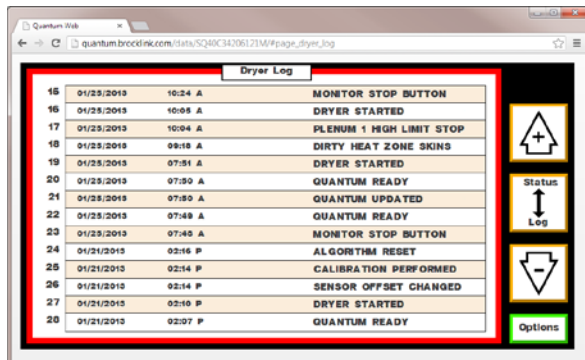

- Check all drying parameters in real time for diagnostic purposes.
- View all dryer settings.
- Receive text alerts when a dryer alarm occurs.
- Link multiple dryers to the same account for easy monitoring.
- Review dryer history as well as current and past logged alarms.
- Directly upload future operating software updates to the QUANTUM.

Brock's QUANTUM® Dryer Controller

Web Browser Display

Tablet and Smartphone Displays

Actual Display Size on Typical Smartphone

System Requirements:

- Wired or wireless access to the Internet (does not require telephone lines to the QUANTUM Control itself).
- Latest version of Google Chrome, Mozilla Firefox, Internet Explorer 10 or Safari Web browsers for viewing on PC or Mac
- Smartphone or tablet access using iPad 3/iPad Mini or higher, iPhone 4 or higher, Android 3.0 or higher, or Windows 8 tablet.